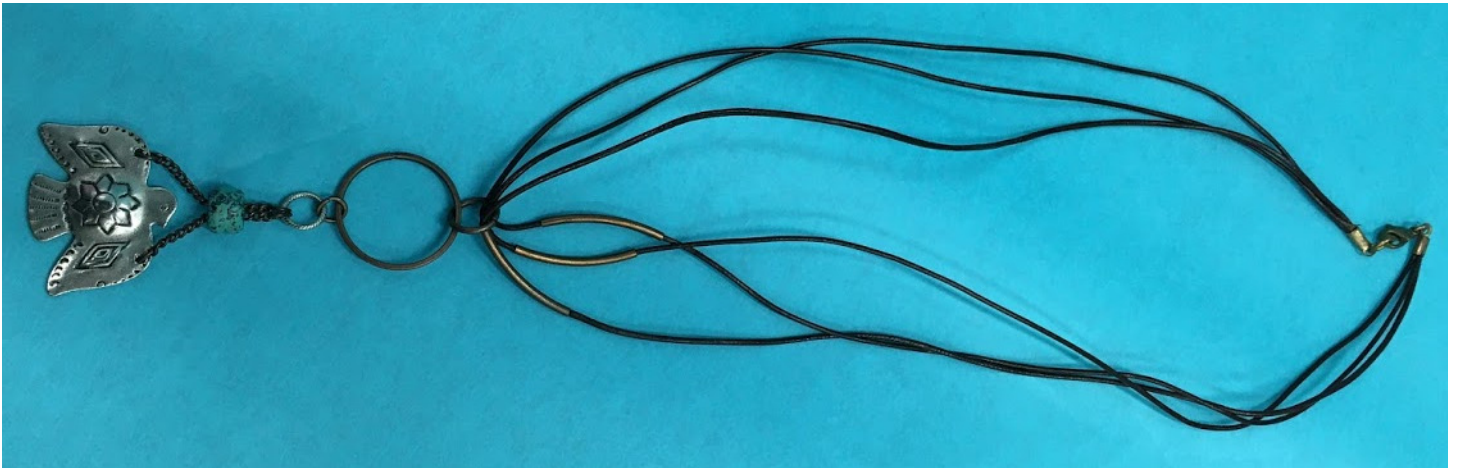

HANDCRAFTED NECKLACE BY STEPHANIE SINGLETON

Silver bird necklace with turquoise bead made by Stephanie Singleton, Diane and Steve Smith's daughter.

Minimum Donation: $30.00